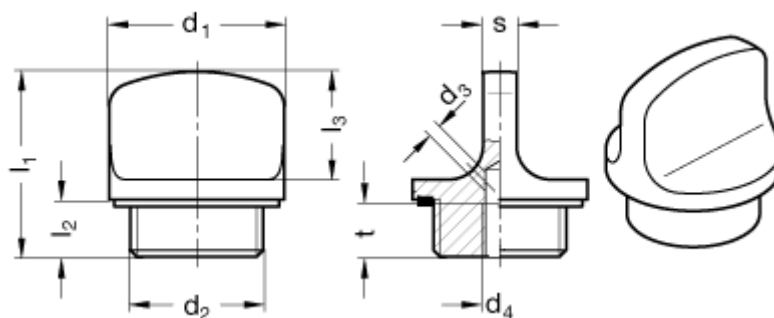

# Data Sheet

Article number: 2044226G121SW

Description: E+G Threaded plug temperatur up to 200C  
GN 442-26-G1/2-1-SW

## Measures

$d_1 = 26$

$d_2 = G 1/2$

$d_3 = 2$

$d_4 = M 5$

$l_1 = 27,5$

$l_2 = 8,5$

$l_3 = 16$